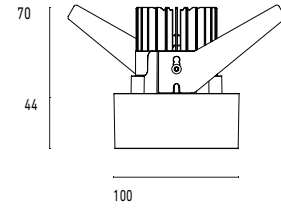

101 10 000223.021

Model

Name	Mono 100 Type 2 Recessed Downlighter
Finish	Structured Black
Area	Indoor

System

Power (Luminaire)	24W
Power (System)	27W
Voltage	240V-AC
Optics	Rotationally Symmetrical Direct 60°
Colour Temperature	3000°K
Luminous Flux	1939lm
TM30	Rf95 Rg103
CRI	Ra98
Lumen Maintenance	L90 B10 50000hrs
Chromaticity	<3 McAdam Step Ellipse
Articulation	Fixed
Cut-Out	
Ingress Protection	IP44
Control Device	Remote Fixed Output (Included)
Class	III